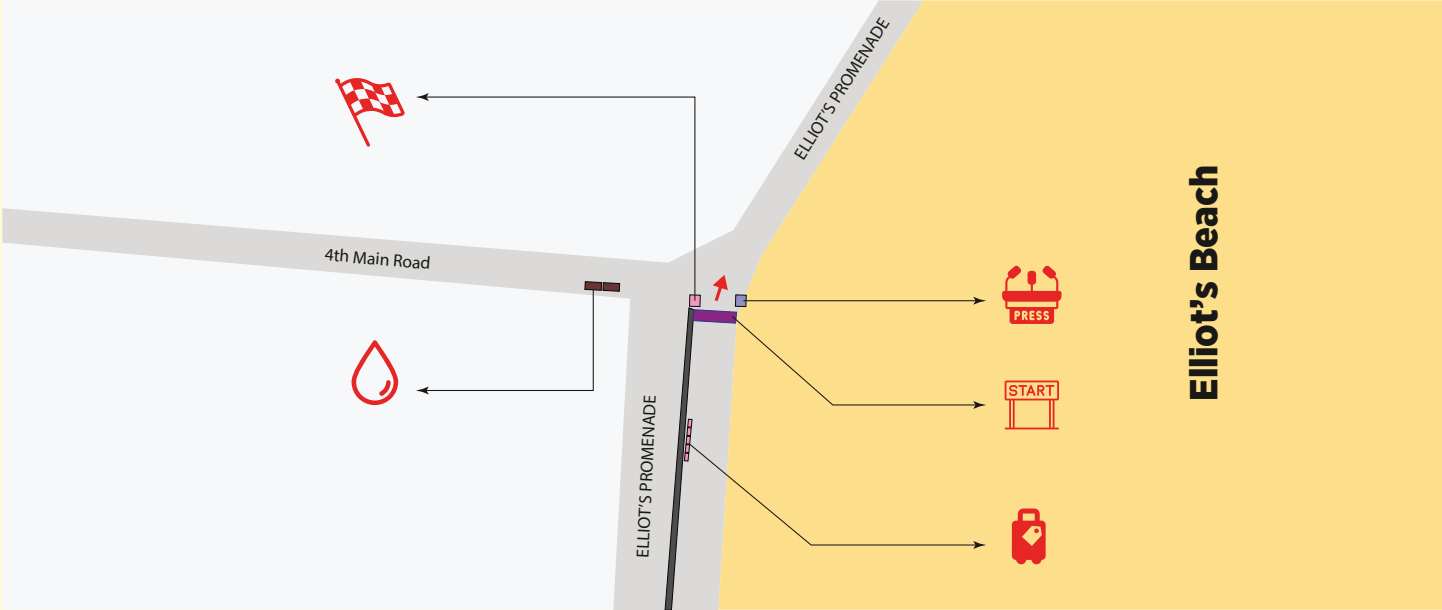

Half Marathon Start Area Layout

Elliot's Beach, Besant Nagar

Start Arch

Flag off Stage

Media Stage

Baggage Collection

Water Point